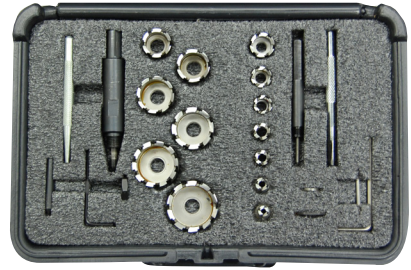

082-1-0450

Accessories

Code #	Description
082-1-0420	Arbor 3/8"-24" for 5/16" to 3/4" cutters
082-1-0422	Pilot pin for 3/8"-24" arbor for 082-1-0420 arbor
082-1-0424	Small washer for rotary cutters
082-1-0426	Large washer for rotary cutters
082-1-0428	Center punch for rotary cutters
082-1-0430	Arbor 1/2"-20" for 7/8" to 1"-1/2" cutters
082-1-0432	Pilot pin for 1/2"-20" arbor 082-1-0430
082-1-0434	Hex washer for 1/2"-20" arbor 082-1-0430
082-1-0441	Box w/foam insert for small diameter cutters
082-1-0446	Box w/foam insert for large diameter cutters
082-1-0451	Combo box w/foam insert for all cutters