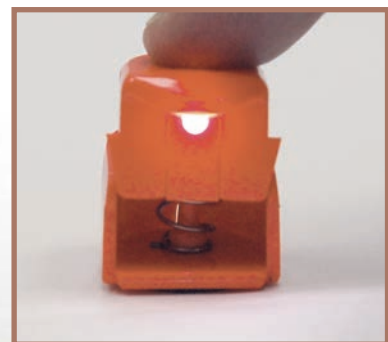

CORDLESS SPOT LIGHT

- The cordless spot light has a powerful (500,000 candle power) halogen bulb for a brilliant, clean light that can be seen for miles
- It is rechargeable and comes with both an AC charger and 12V DC auto charger
- The advanced design pistol grip with trigger allows for comfortable single-hand operation

SPECIFICATIONS

Charging time	17 hours
Operation time	25 minutes
Light strength	500,000 candle power
Bulb	H36VSSW Halogen

Code #	Description
210-6-0020	Cordless Spot Light
210-8-0012	Replacement Bulb - 6-volt 55-watt Halogen

olution Series AND TOOLS

VISION PRO PROTECT ALL MINI LED

- Ultra compact housing features a super bright 2 lumen LED light
- Twin lithium CR1225 batteries provide 30 hours of continuous use
- Durable weatherproof construction allows light to function even when submerged in water*
- Included adhesive strip and magnetic mounts provide hands-free illumination while working and allow for easy attachment to drywall, tile, concrete, metal, wood, plastic, cloth and much more
- Spring loaded housing directs light downward to the work area and away from eyes
- Perfect for illuminating breaker panels, work benches, tool boxes, drawers, first aid kits and for providing hands-free lighting while working and in emergency situations
- A must have for black-out situations

* Not designed for constant submersion in water

Code #	Housing Color
210-6-1010	Black
210-6-1011	White
210-6-1012	Safety Orange
210-6-1013	3 piece set (one of each color)

Spring loaded housing allows for simple push down operation.