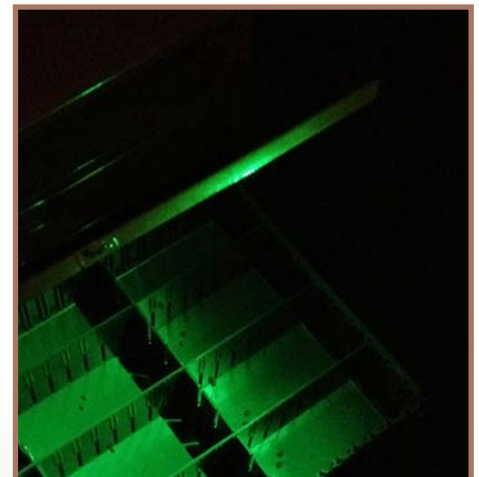

Work Lights

Solution Series HAND TOOLS

VISION PRO

4-function super bright, 2 AA handheld work light with 3-function pouch and wrist lanyard

- Shockproof and weatherproof (dust and water resistant)
- LED bulb lifespan of 50,000 hours
- IPx4 moisture resistance rated (Ingress protection against water sprayed from all directions – limited ingress permitted)
- Brightness of up 180 lumens, lighting distance of up to 217 yards
- Wrist lanyard and a custom 3-function pouch included
- The 3-function pouch includes a typical belt loop for permanent attachment, a tear away belt loop for rapid removal, and a loop attachment for attaching to clips, carabineers, s-hooks, tool pouches, backpacks, fanny packs, purses, etc.
- Only takes 2 AA batteries
- The green LED does not spook wildlife

Serrated lens cap allows user to visually see that the flashlight is left on or off when placed down on the lens cap

SPECIFICATIONS

Batteries	2 AA (not included)
5W 100% High mode	(200 lumens) Continual use time 2.5 hours, lighting distance 217 yards
5W 30% Low mode (100 lumens) Continual use time 8 hours, lighting distance 87 yards	
5W 50% Flash mode	(100 lumens) Continual use time 5 hours, lighting distance 108.5 yards
3 100% Green LED mode	Continual use time 40 hours, lighting distance 16.25 yards

*Vision Pro Universal Holster
210-6-1005*

- 360° Swivel Clip
- 24 Position Rotation

*Tear away belt loop for rapid removal
210-6-1003*

The green LED feature allows for night crews to work outside and does not attract flying insects as easily as the white LED lights