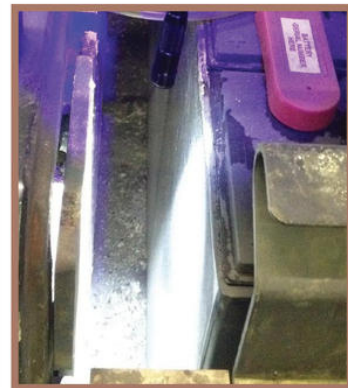

**Solution Series
HAND TOOLS**

VISION PRO POCKET LED FLOOD PEN

- Up to 20 times brighter at 170 lumens, 510 candela
- Produces a floodlight wide angled LED beam
- Complete cool white LED beam illumination with no hot or dark spots
- O-ring sealed, water resistant to incidental water contact
- Super strong anti-rust anodized aluminum body
- 2-feature tailcap switch, on-high / off and momentary (for situations when just a flash of LED light is needed), accomplished by just tapping the rubber tailcap
- Uses = 2 AAA
- Comes with one free spare rubber tailcap
- Submersible to 20"
- Visible to 100 yds

170 lumens

SPECIFICATIONS

Batteries Uses 2ea AAA (not included)
 LED 170 Lumens

Code #	Description
210-6-1030	Vision Pro AAA Pocket LED Flood Pen
210-7-0018	AAA Batteries

Pocket light is up to 25 times brighter at 170 lumens

Proper Battery Insertion - Uses 2 AAA Batteries